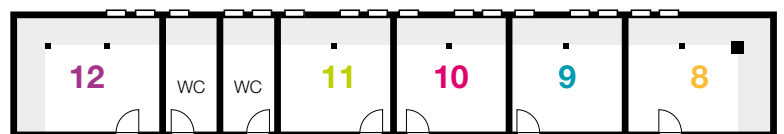

- › 11 air-conditioned meeting rooms hosting up to 195 people, natural daylight
- › Inclusive wireless internet access (512 KB)
- › Personal and professional conference support
- › Copy, mail and fax service
- › Individual, written offer within 24 hours
- › Meetinglounge
- › Business corner with computer and colour laser printer
- › With 'Smart Meetings and Events' we offer flexible choices, state-of-the-art technology, including wireless internet access and creative Smart Food

Meeting Rooms

Ground floor

4. floor

Rooms/People	Theatre style	Class-room	U-Shape	m ²	Ceiling height	Door height	Door width	Power socket	Telephone	WLAN	Daylight
1 Brocken (B)	100	52	30	93	2,95	2,00	0,90	8	YES	YES	YES
2 Meißner (M)	90	40	26	76	2,95	2,00	0,90	8	YES	YES	YES
3 Wurmberg (W)	90	40	26	76	2,95	2,00	0,90	8	YES	YES	YES
4 B+M+W	195	120	56	245	2,95	2,00	0,90	24	YES	YES	YES
5 Harz	30	20	20	50	2,95	2,00	0,90	8	YES	YES	YES
6 Solling	40	30	20	50	2,95	2,00	0,90	8	YES	YES	YES
7 Hainich	40	30	20	50	2,95	2,00	0,90	8	YES	YES	YES
8 Werra	20	10	10	32	2,70	2,00	0,90	6	YES	YES	YES
9 Weser	20	10	10	32	2,70	2,00	0,90	6	YES	YES	YES
10 Rhume	20	10	10	32	2,70	2,00	0,90	6	YES	YES	YES
11 Leine	20	10	10	32	2,70	2,00	0,90	6	YES	YES	YES
12 Fulda	20	10	10	32	2,70	2,00	0,90	6	YES	YES	YES